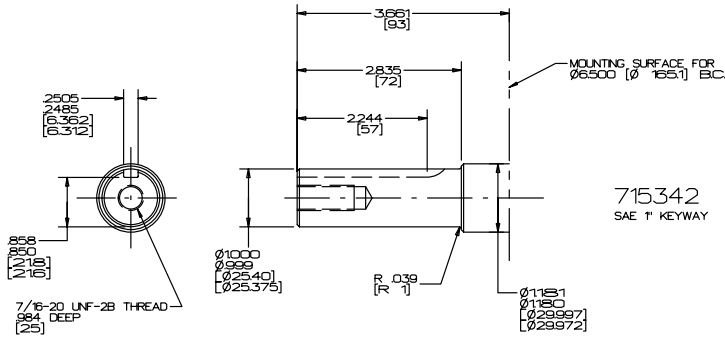

PTO Side

VIEW B

Dwg 245400000006

VANGUARD™ Series

11 HP 235400
13 HP 245400

Outline Drawings

Top View

Dwg 245400000006

Footprint

VIEW A

Dwg 245400000006

VANGUARD™ Series

11 HP 235400

Performance Data

Power Curve

Torque Curve