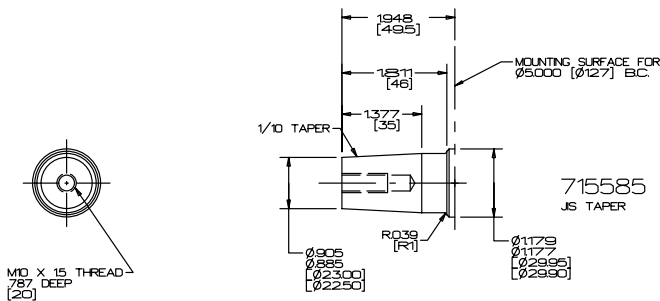

PTO Side

VIEW B

Dwg 245400000006

VANGUARD™ Series

11 HP 235400
13 HP 245400

Outline Drawings

Top View

Dwg 245400000006

Footprint

VIEW A

Dwg 245400000006

VANGUARD™ Series

11 HP 235400

Performance Data

Power Curve

Torque Curve