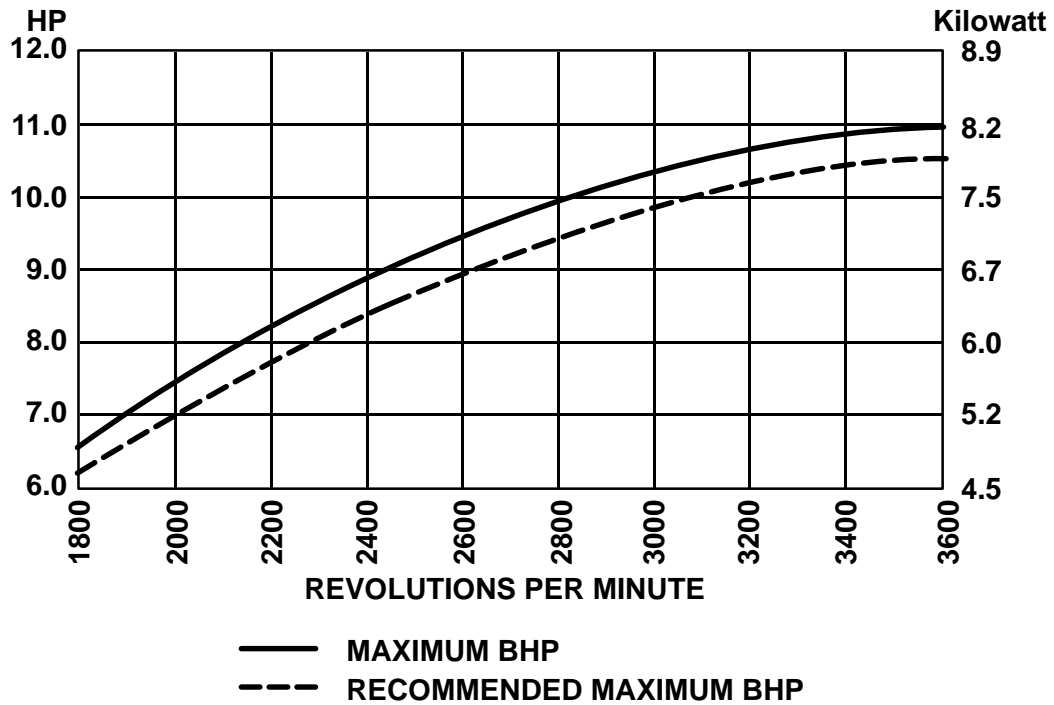

Footprint

VIEW A

Dwg 245400000006

VANGUARD™ Series

11 HP 235400

Performance Data

Power Curve

Torque Curve