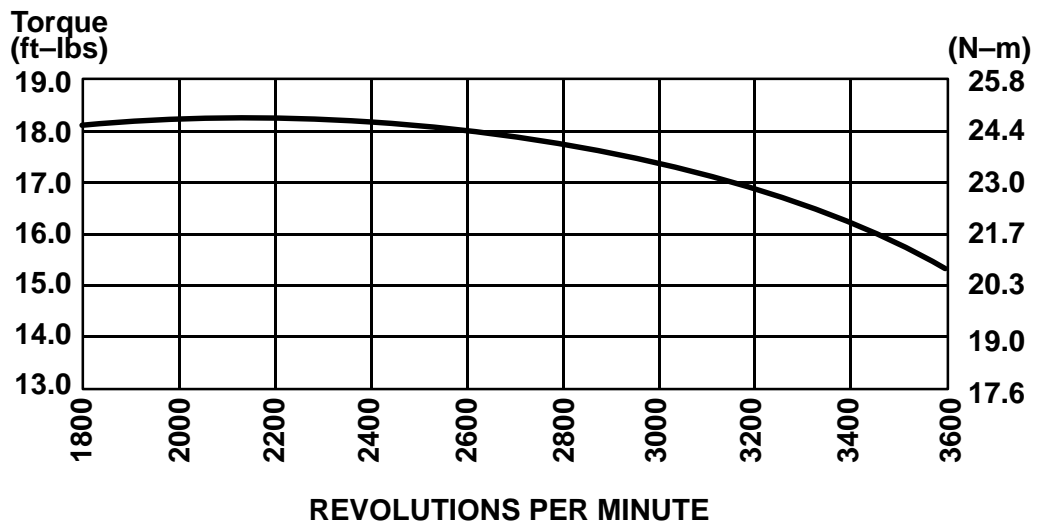

Footprint

VIEW A

Dwg 245400000006

VANGUARD™ Series

11 HP 235400

Performance Data

Power Curve

Torque Curve