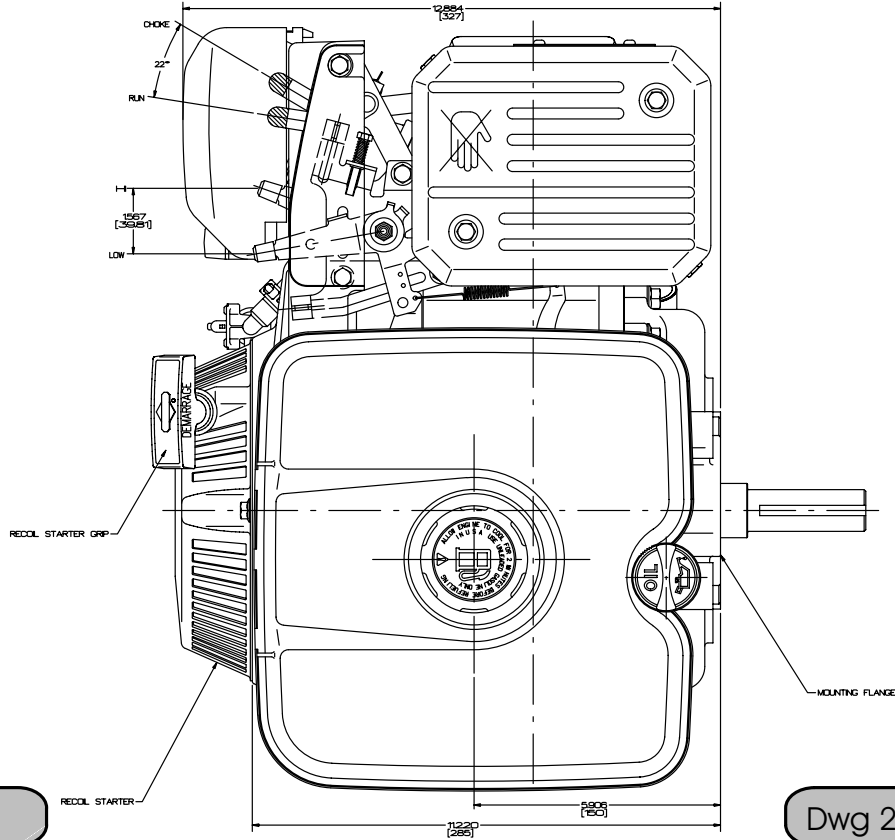

VANGUARD™ Series

11 HP 235400
13 HP 245400

Outline Drawings

Front View

Dwg 245400000006

Side View

Dwg 245400000006

Outline Drawing

PTO Side

VIEW B

Dwg 245400000006

VANGUARD™ Series

11 HP 235400
13 HP 245400

Outline Drawings

Top View

Dwg 245400000006

Footprint

VIEW A

Dwg 245400000006

VANGUARD™ Series

11 HP 235400

Performance Data

Power Curve

Torque Curve