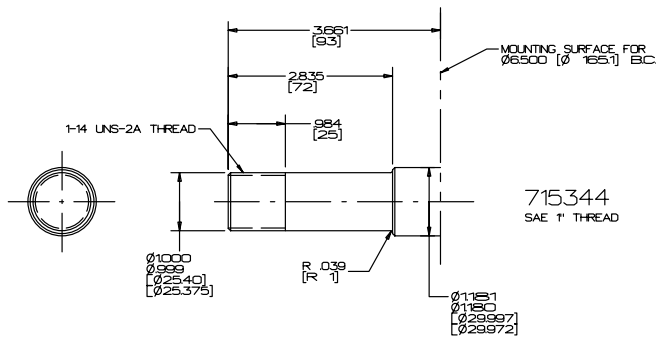

PTO Side

VIEW B

Dwg 245400000006

VANGUARD™ Series

11 HP 235400
13 HP 245400

Outline Drawings

Top View

Dwg 245400000006

Footprint

VIEW A

Dwg 245400000006

VANGUARD™ Series

11 HP 235400

Performance Data

Power Curve

Torque Curve