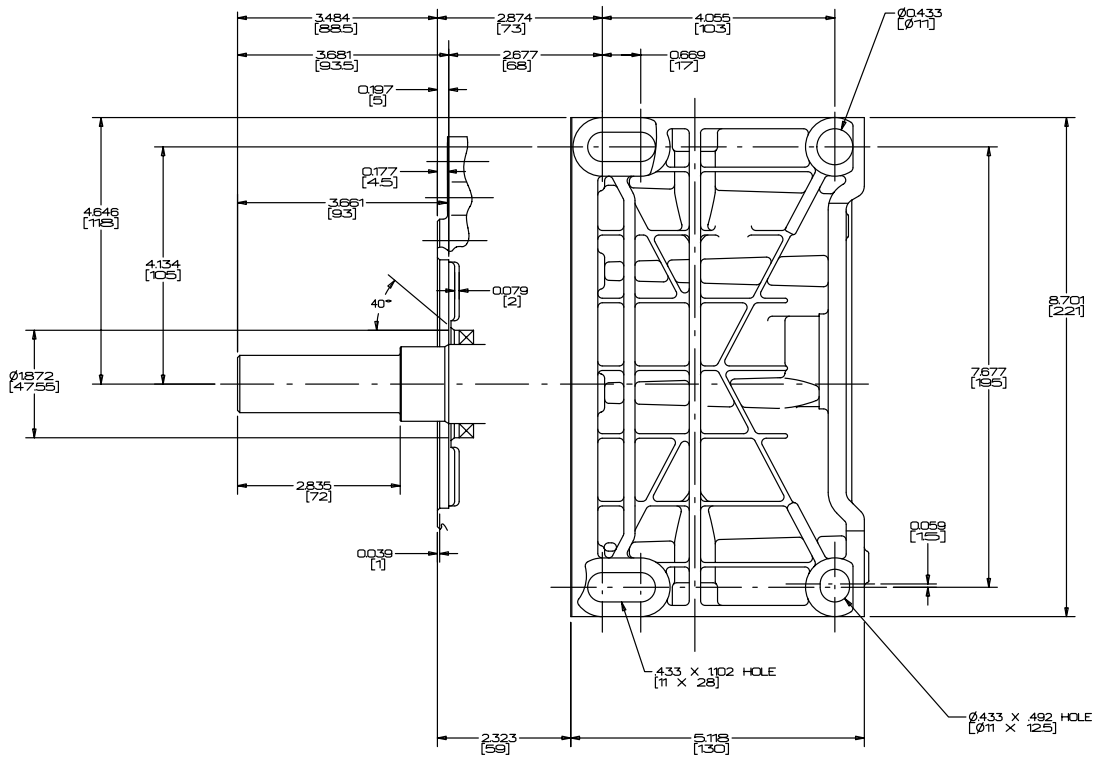

PTO Side

VIEW B

Dwg 245400000006

VANGUARD™ Series

11 HP 235400
13 HP 245400

Outline Drawings

Top View

Dwg 245400000006

Footprint

VIEW A

Dwg 245400000006

VANGUARD™ Series

11 HP 235400

Performance Data

Power Curve

Torque Curve