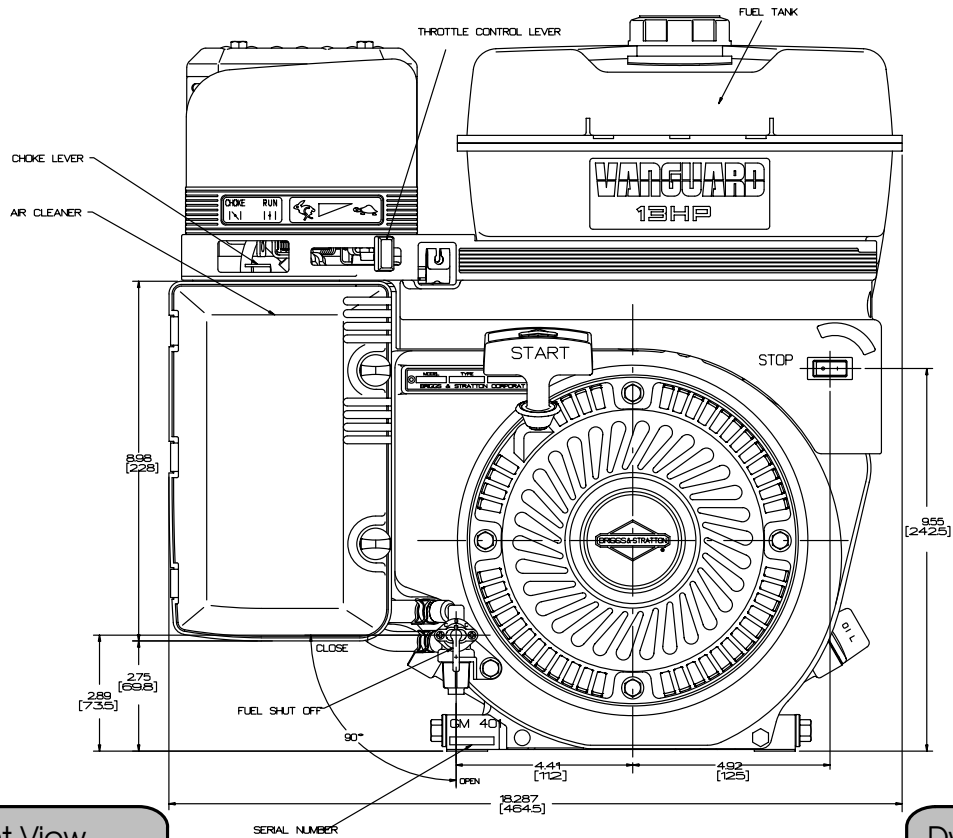

VANGUARD™ Series

11 HP 235400
13 HP 245400

Outline Drawings

Front View

Dwg 245400000006

Side View

Dwg 245400000006

Outline Drawing

PTO Side

VIEW B

Dwg 245400000006

VANGUARD™ Series

11 HP 235400
13 HP 245400

Outline Drawings

Top View

Dwg 245400000006

Footprint

VIEW A

Dwg 245400000006

VANGUARD™ Series

11 HP 235400

Performance Data

Power Curve

Torque Curve