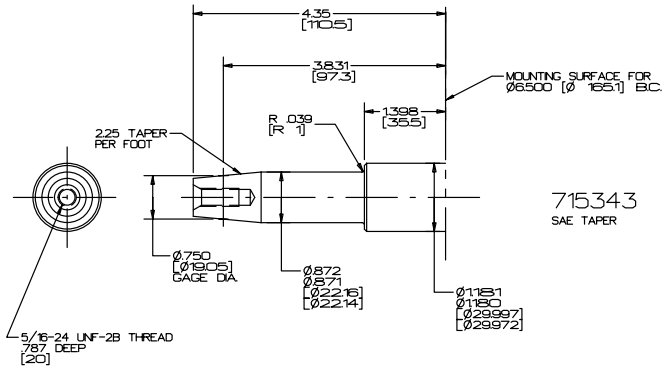

PTO Side

VIEW B

Dwg 245400000006

VANGUARD™ Series

11 HP 235400
13 HP 245400

Outline Drawings

Top View

Dwg 245400000006

Footprint

VIEW A

Dwg 245400000006

VANGUARD™ Series

11 HP 235400

Performance Data

Power Curve

Torque Curve