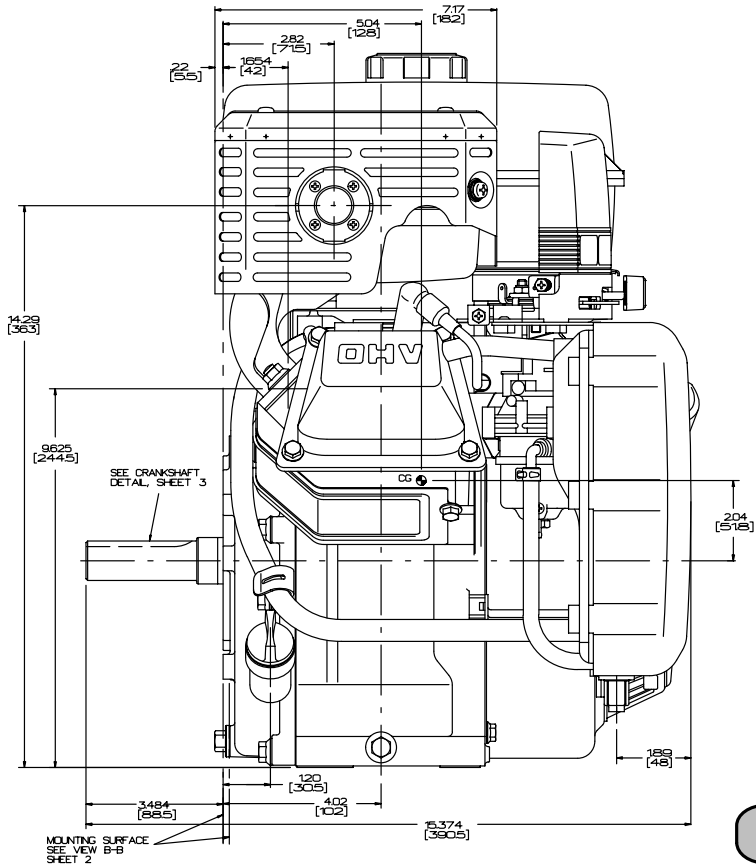

VANGUARD™ Series

9 HP 185400

Outline Drawings

Front View

Dwg 185400000016

Side View

Dwg 185400000016

Outline Drawing

PTO Side

Dwg 185400000016

VANGUARD™ Series

9 HP 185400

Outline Drawings

Top View

Dwg 185400000016

Footprint

Dwg 185400000016

Crankshaft Data

Outline Drawings

Top View 2:1

Dwg 18540000016

Side View 2:1

Dwg 18540000016

VANGUARD™ Series

9 HP 185400

Performance Data

Power Curve

Torque Curve

VANGUARD™ Series

9 HP 185400

Sound Performance

Sound Chart