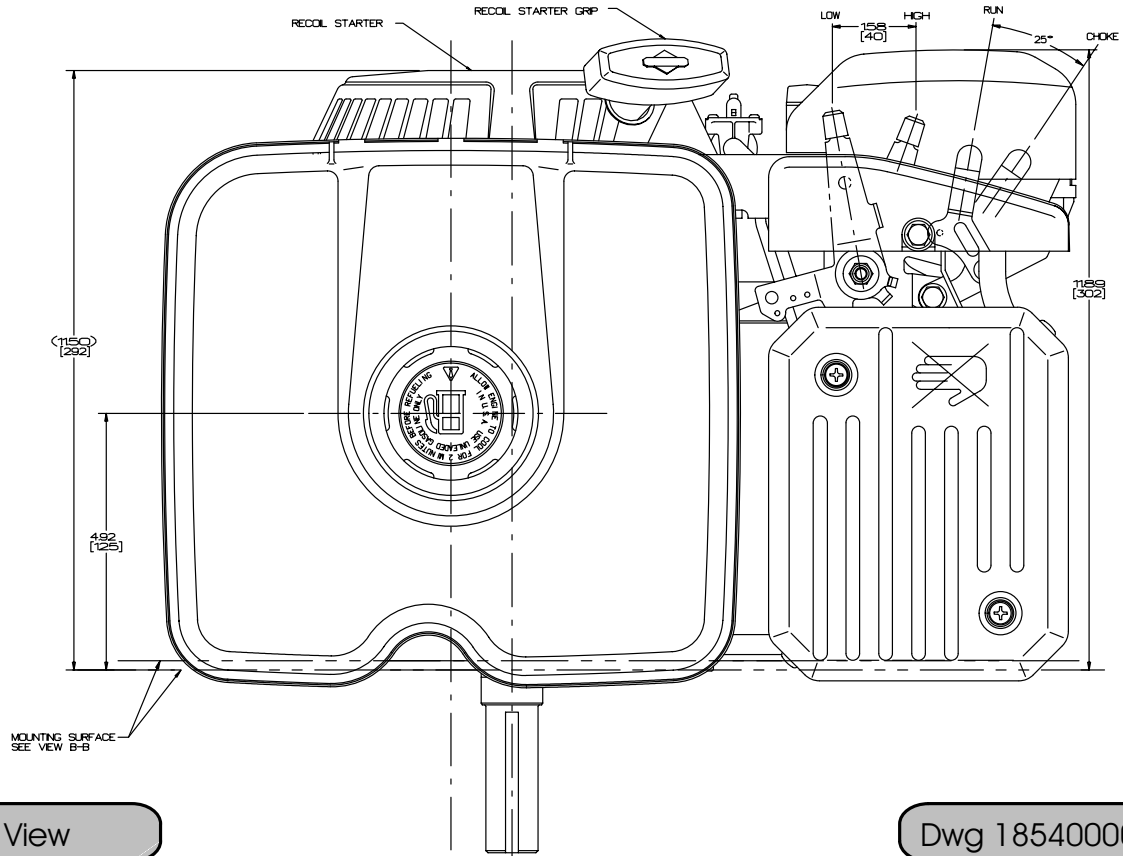

PTO Side

Dwg 185400000016

VANGUARD™ Series

9 HP 185400

Outline Drawings

Top View

Dwg 185400000016

Footprint

Dwg 185400000016

Crankshaft Data

Outline Drawings

Top View 2:1

Dwg 18540000016

Side View 2:1

Dwg 18540000016

VANGUARD™ Series