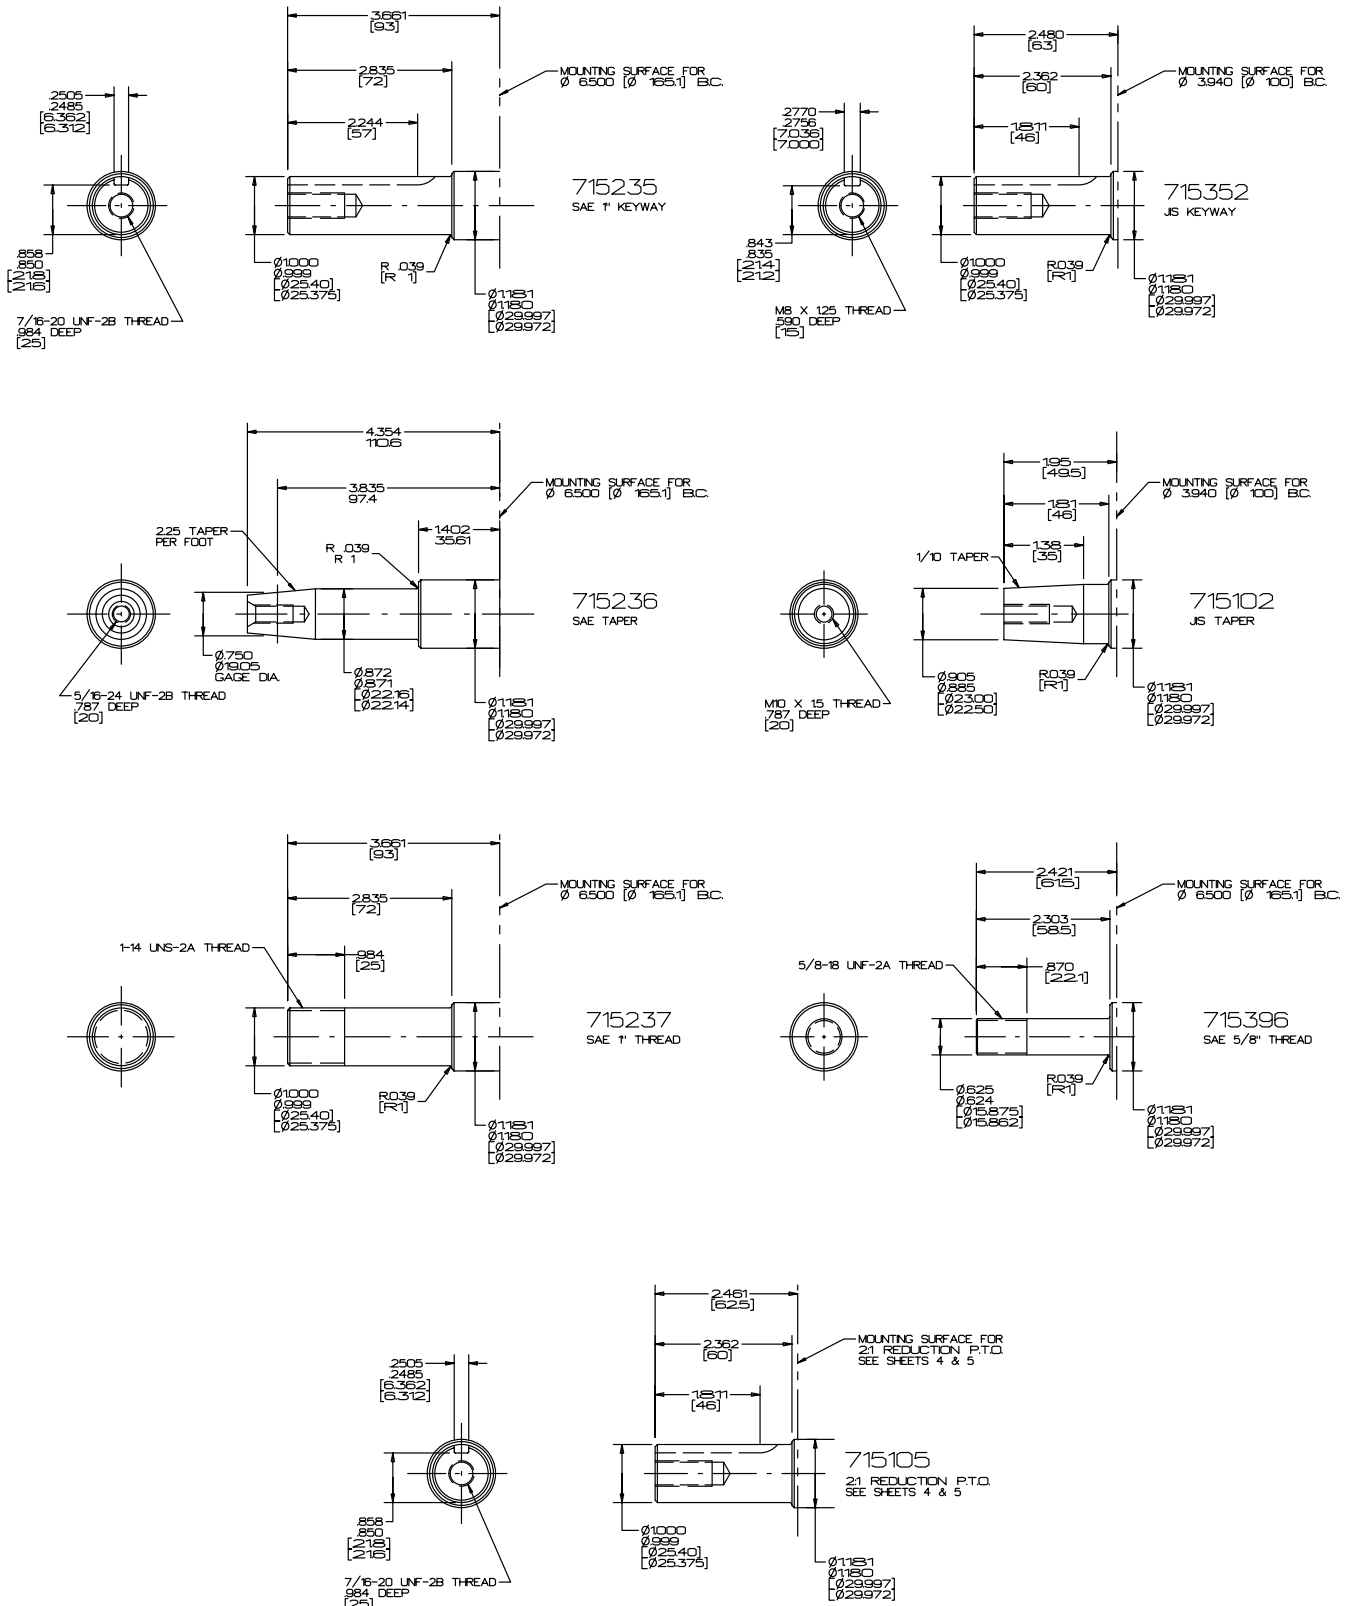

PTO Side

Dwg 185400000016

VANGUARD™ Series

9 HP 185400

Outline Drawings

Top View

Dwg 185400000016

Footprint

Dwg 185400000016

Crankshaft Data

Outline Drawings

Top View 2:1

Dwg 18540000016

Side View 2:1

Dwg 18540000016

VANGUARD™ Series