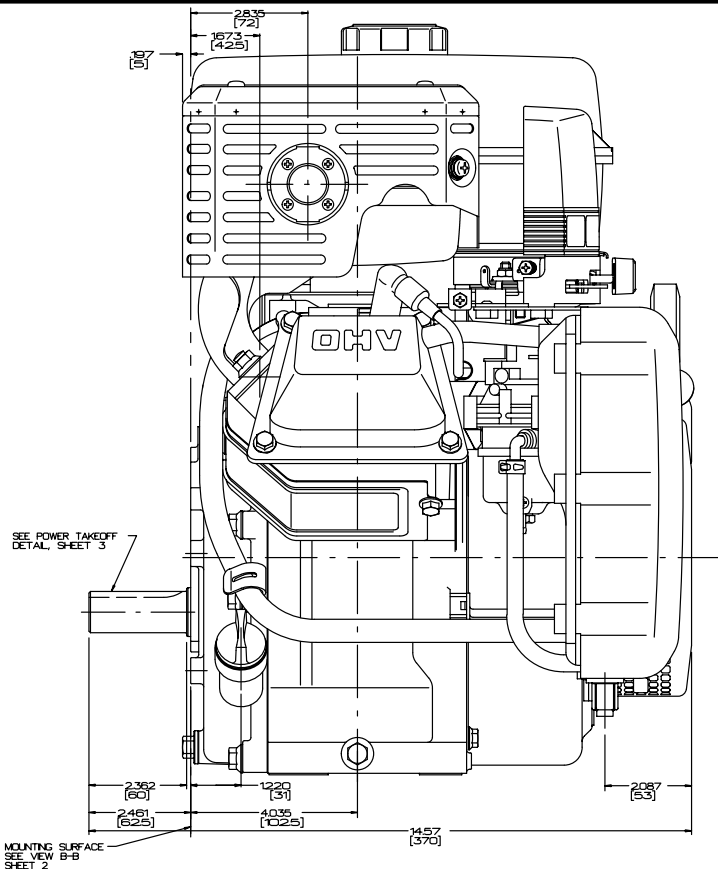

PTO Side

Dwg 185400000016

VANGUARD™ Series

9 HP 185400

Outline Drawings

Top View

Dwg 185400000016

Footprint

Dwg 185400000016

Crankshaft Data

Outline Drawings

Top View 2:1

Dwg 18540000016

Side View 2:1

Dwg 18540000016

VANGUARD™ Series

9 HP 185400

Performance Data

Power Curve

Torque Curve

VANGUARD™ Series

9 HP 185400

Sound Performance

Sound Chart