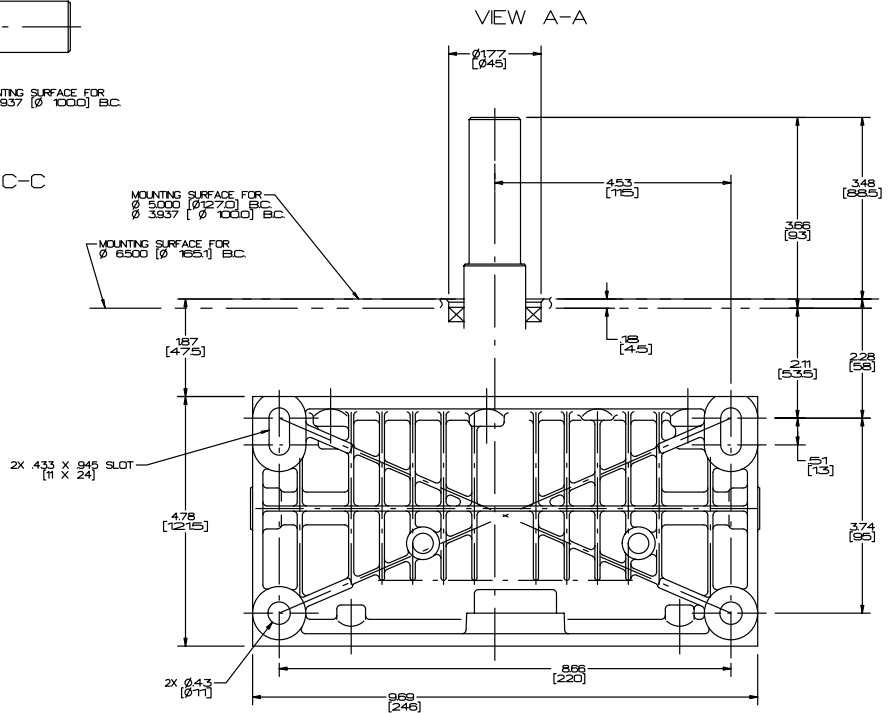

PTO Side

Dwg 185400000016

VANGUARD™ Series

9 HP 185400

Outline Drawings

Top View

Dwg 185400000016

Footprint

Dwg 185400000016

Crankshaft Data

Outline Drawings

Top View 2:1

Dwg 18540000016

Side View 2:1

Dwg 18540000016

VANGUARD™ Series