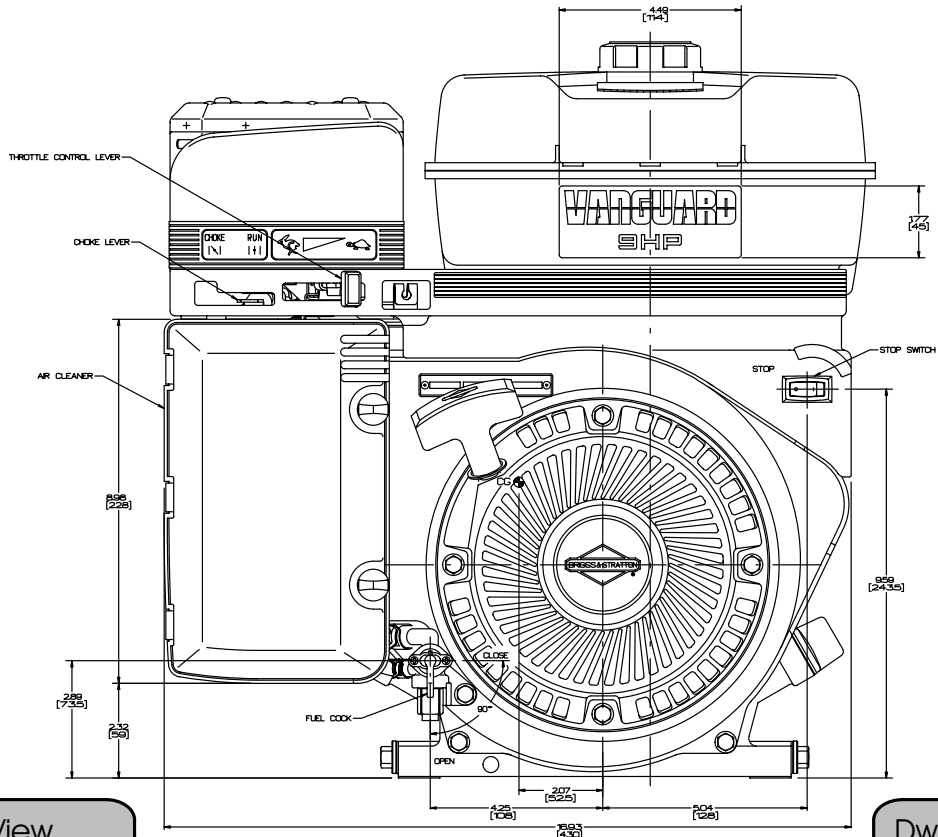

VANGUARD™ Series

9 HP 185400

Outline Drawings

Front View

Dwg 185400000016

Side View

Dwg 185400000016

Outline Drawing

PTO Side

Dwg 185400000016

VANGUARD™ Series

9 HP 185400

Outline Drawings

Top View

Dwg 185400000016

Footprint

Dwg 185400000016

Crankshaft Data

Outline Drawings

Top View 2:1

Dwg 18540000016

Side View 2:1

Dwg 18540000016

VANGUARD™ Series