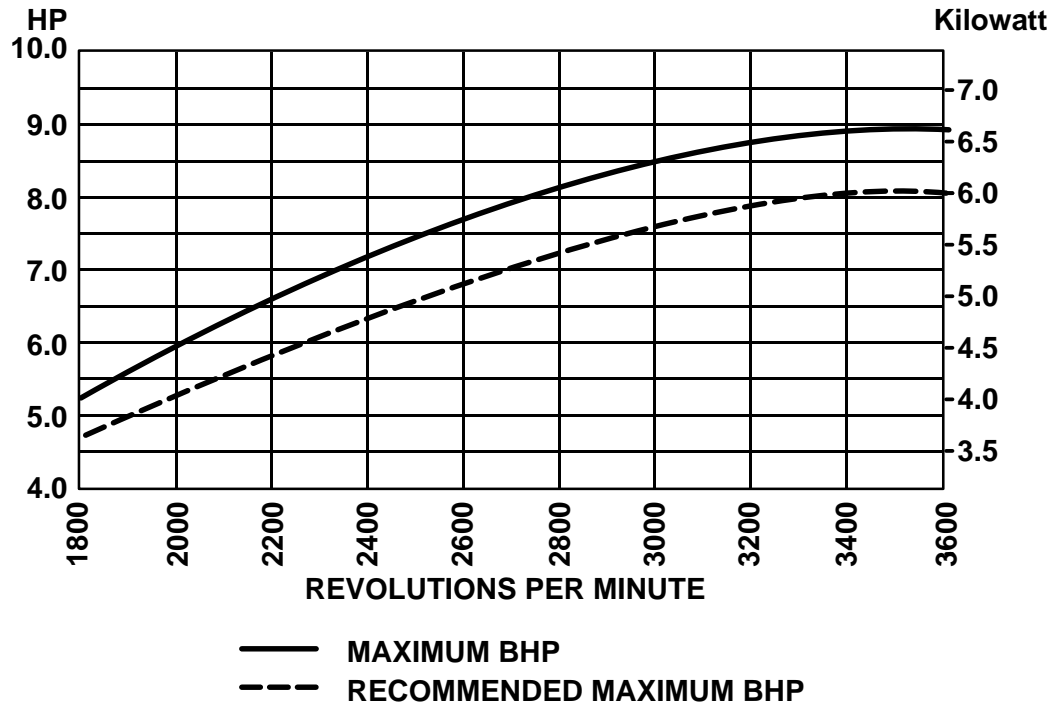

VANGUARD™ Series

9 HP 185400

Performance Data

Power Curve