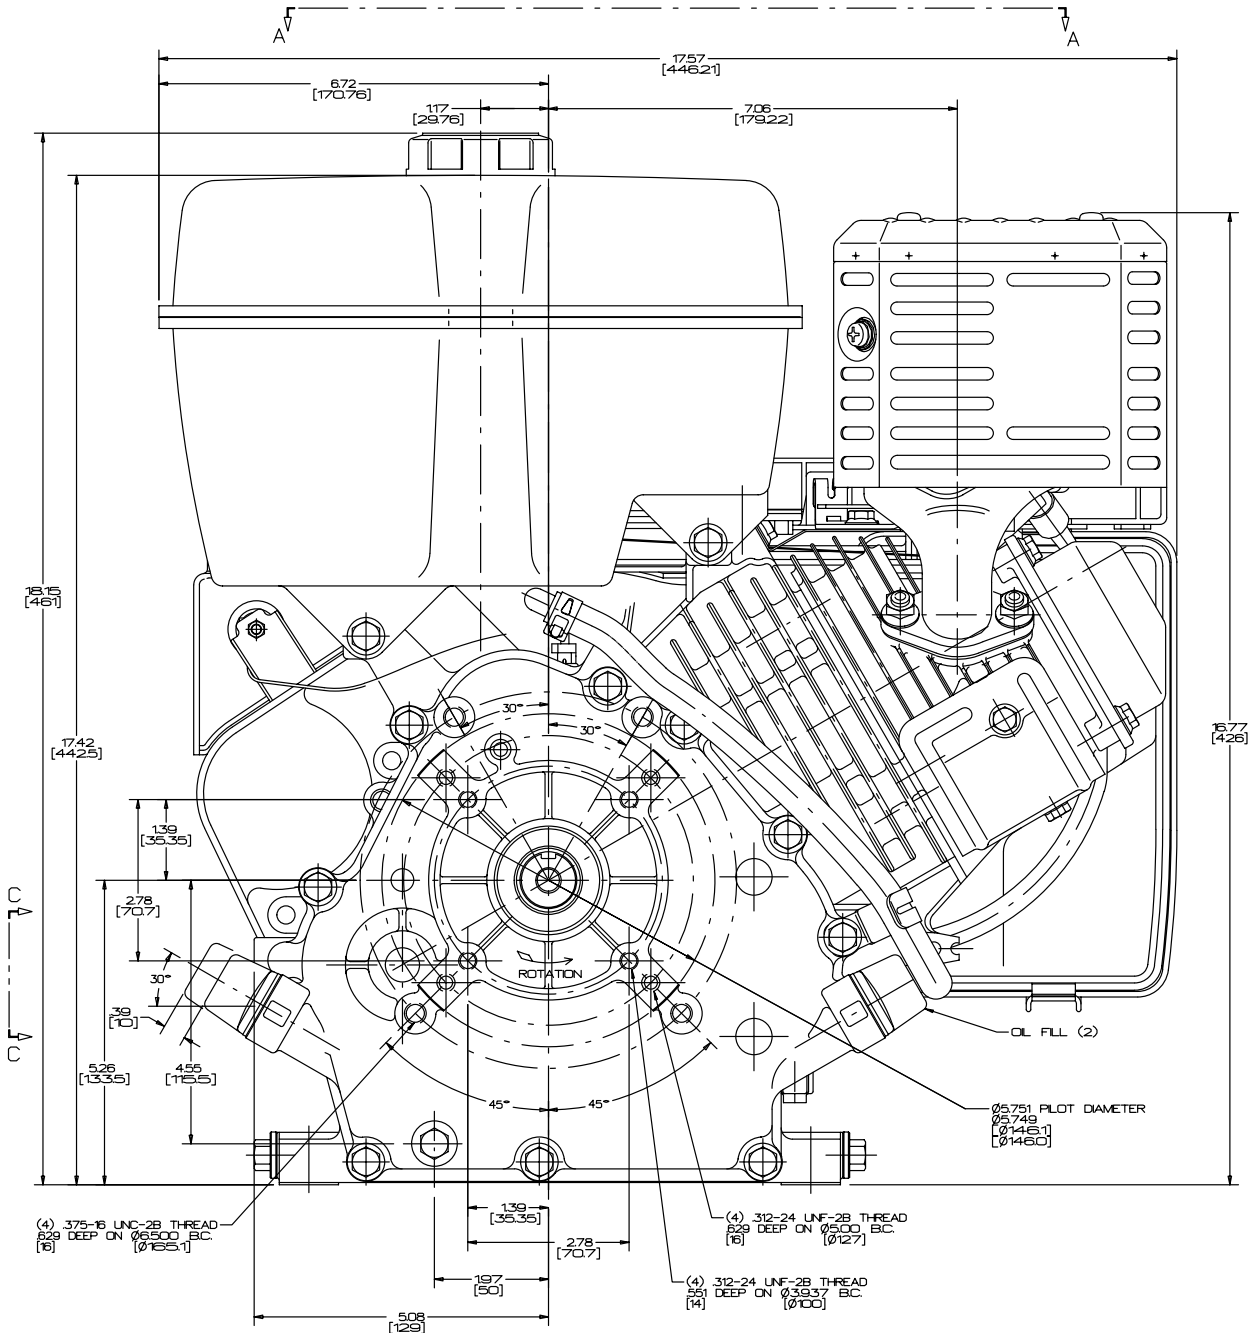

VANGUARD™ Series

9 HP 185400

Outline Drawings

Front View

Dwg 185400000016

Side View

Dwg 185400000016

Outline Drawing

PTO Side

Dwg 185400000016

VANGUARD™ Series

9 HP 185400

Outline Drawings

Top View

Dwg 185400000016

Footprint

Dwg 185400000016

Crankshaft Data

Outline Drawings

Top View 2:1

Dwg 18540000016

Side View 2:1

Dwg 18540000016

VANGUARD™ Series

9 HP 185400

Performance Data

Power Curve

Torque Curve

VANGUARD™ Series

9 HP 185400

Sound Performance

Sound Chart