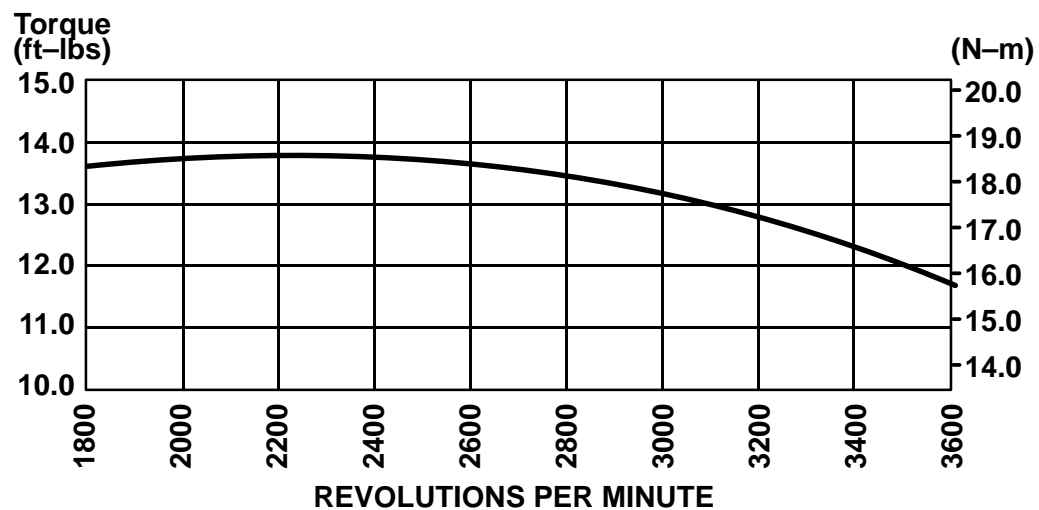

Torque Curve