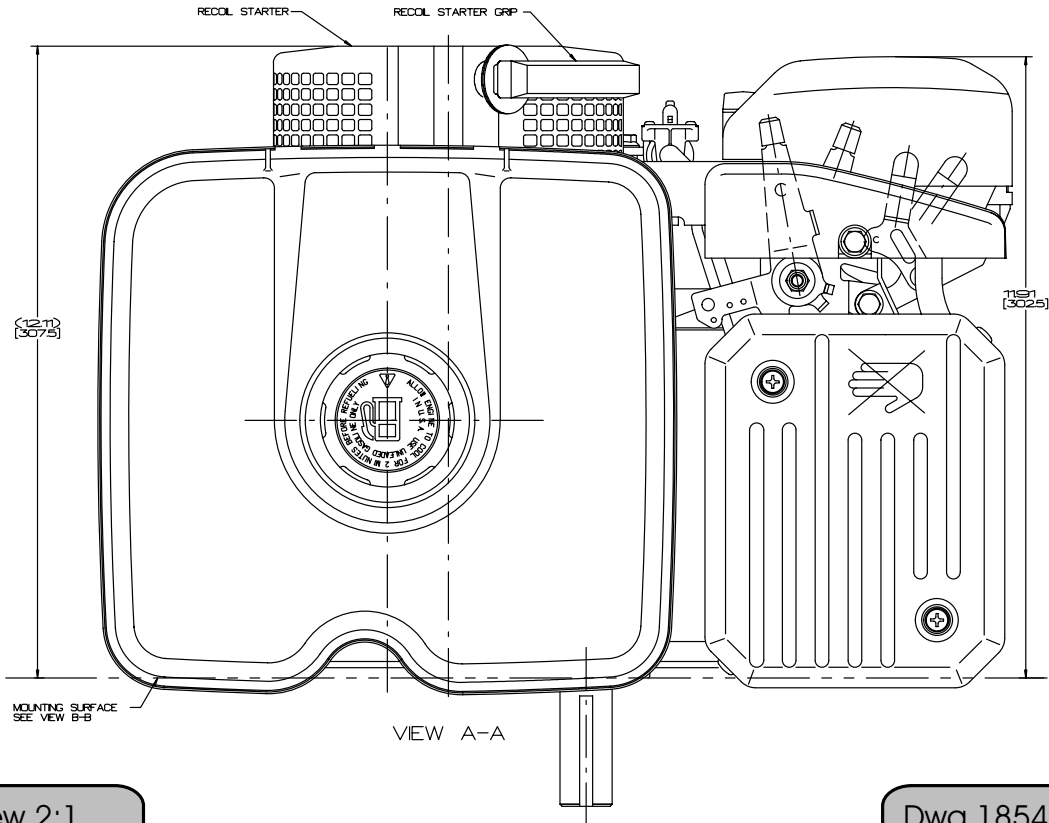

PTO Side

Dwg 185400000016

VANGUARD™ Series

9 HP 185400

Outline Drawings

Top View

Dwg 185400000016

Footprint

Dwg 185400000016

Crankshaft Data

Outline Drawings

Top View 2:1

Dwg 18540000016

Side View 2:1

Dwg 18540000016

VANGUARD™ Series